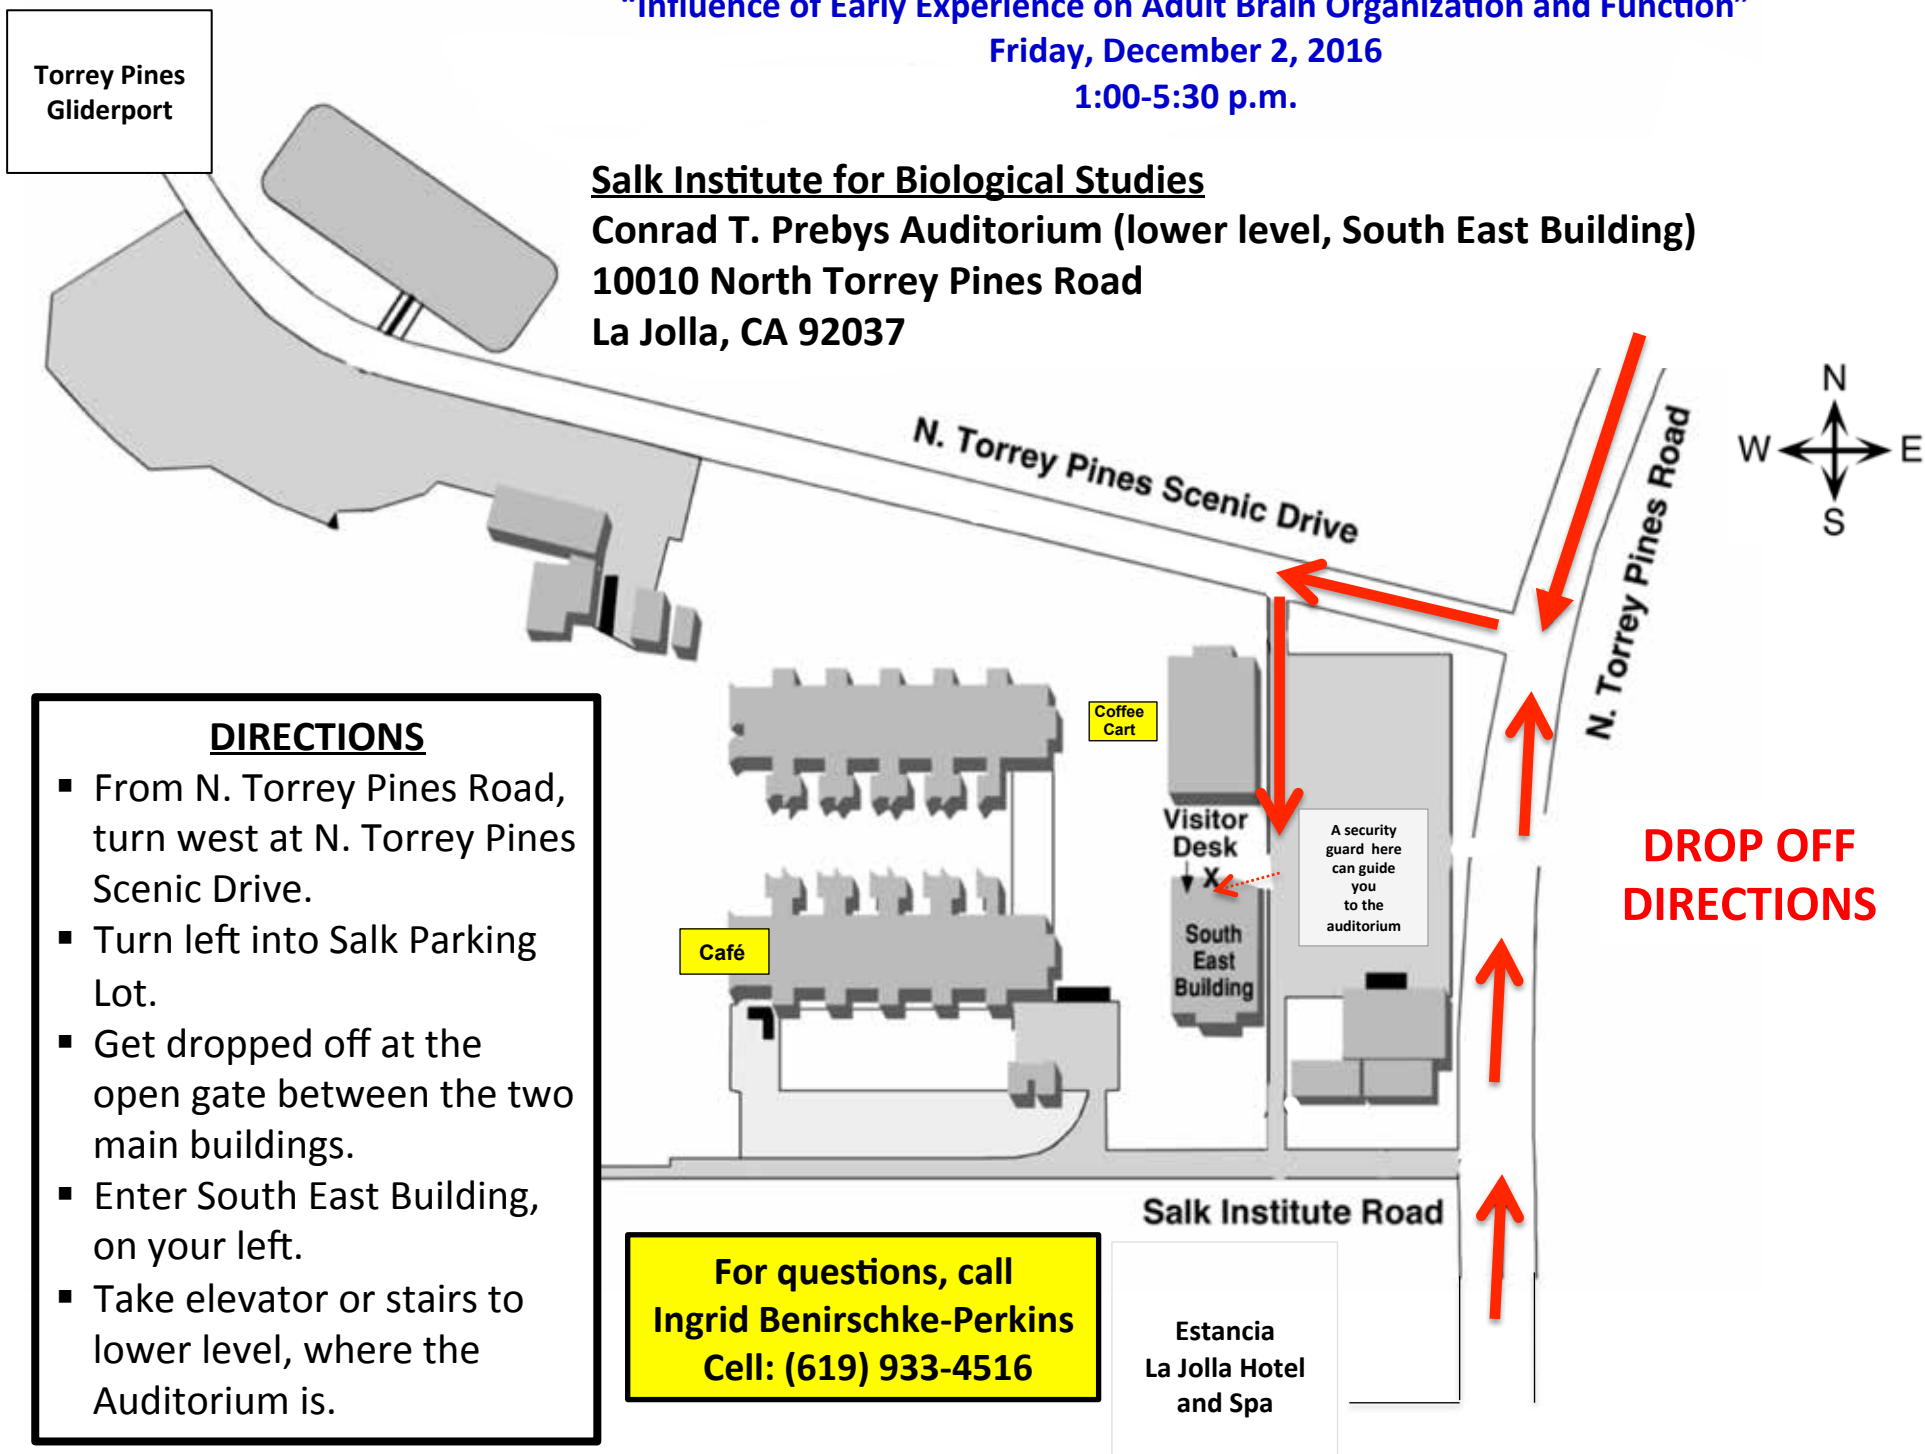

KAVLI INSTITUTE FOR BRAIN AND MIND (KIBM) SYMPOSIUM
“Influence of Early Experience on Adult Brain Organization and Function”
Friday, December 2, 2016
1:00-5:30 p.m.

Salk Institute for Biological Studies
Conrad T. Prebys Auditorium (lower level, South East Building)
10010 North Torrey Pines Road
La Jolla, CA 92037

DIRECTIONS

- From N. Torrey Pines Road, turn west at N. Torrey Pines Scenic Drive.
- Turn left into Salk Parking Lot.
- Get dropped off at the open gate between the two main buildings.
- Enter South East Building, on your left.
- Take elevator or stairs to lower level, where the Auditorium is.